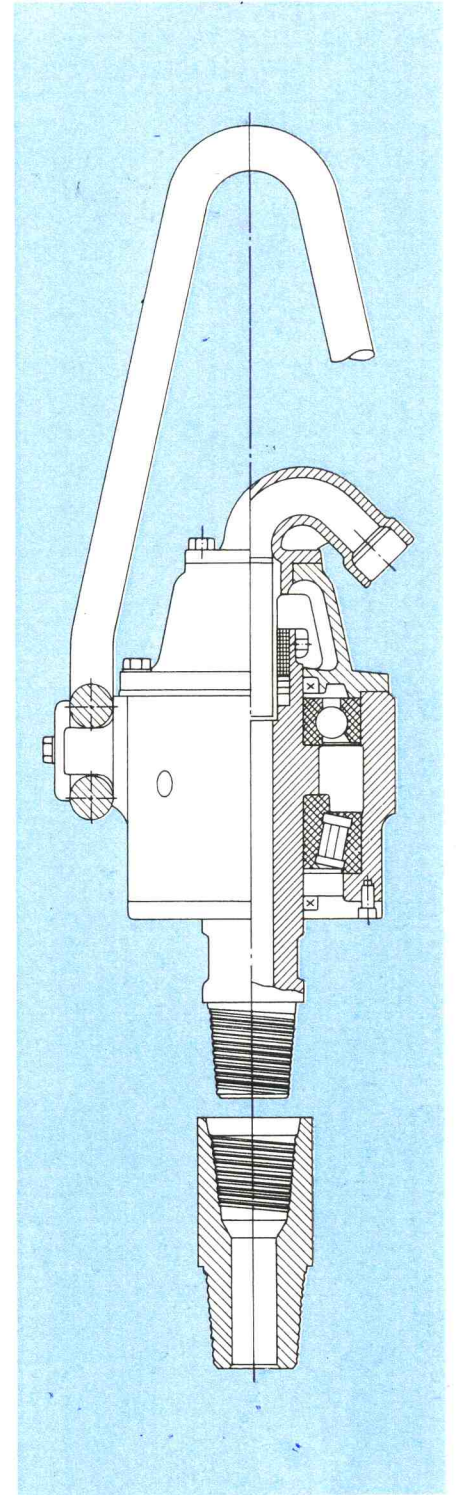

WATER SWIVEL

TYPE "NL-2"

TYPE "LH"

TYPE "LD"

| Model | Length | Weight | Hoisting Cap. | Connection Thread |
|-------|--------|-----------|---------------|-------------------|
| C | 280 mm | 3.3 kgs. | 2.5 tons | AW |
| NL-5 | 430 mm | 18 kgs. | 5 tons | PT2" (L) |
| NL-2 | 380 mm | 8 kgs. | 2 tons | PT2" (L) |
| LH | 385 mm | 11.3 kgs. | 7 tons | NW |
| HD | 520 mm | 17.6 kgs. | 7 tons | NW |
| LD | 856 mm | 99 kgs. | 15 tons | LHS |