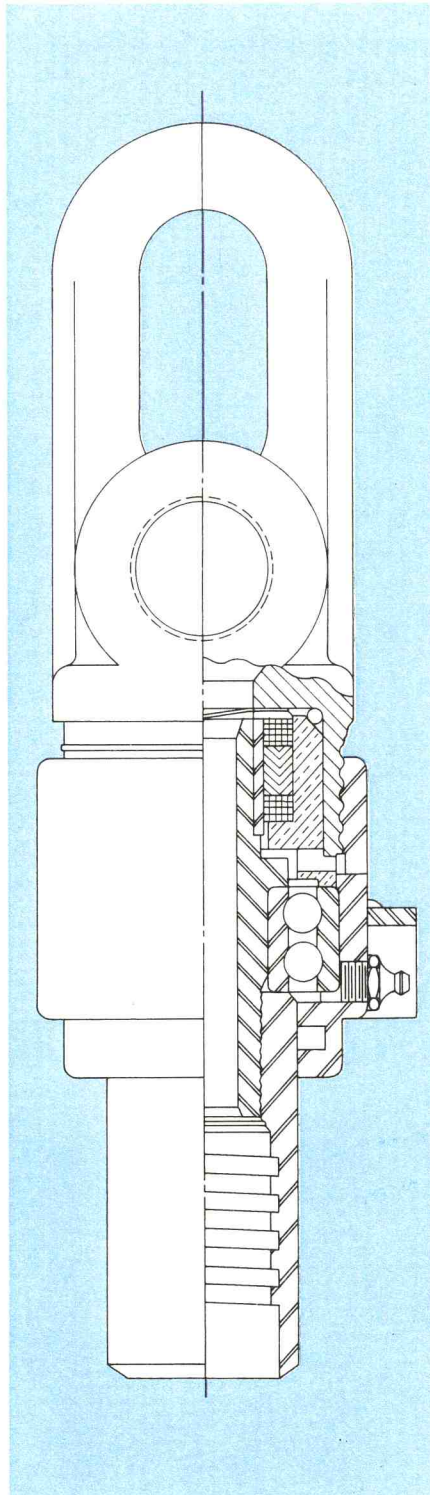

WATER SWIVEL

TYPE "NL-2"

TYPE "LH"

TYPE "LD"

| Model | Length | Weight | Hoisting Cap. | Connection Thread |
|-------|--------|-----------|---------------|-------------------|
| C | 280 mm | 3.3 kgs. | 2.5 tons | AW |
| NL-5 | 430 mm | 18 kgs. | 5 tons | PT2" (L) |
| NL-2 | 380 mm | 8 kgs. | 2 tons | PT2" (L) |
| LH | 385 mm | 11.3 kgs. | 7 tons | NW |
| HD | 520 mm | 17.6 kgs. | 7 tons | NW |
| LD | 856 mm | 99 kgs. | 15 tons | LHS |