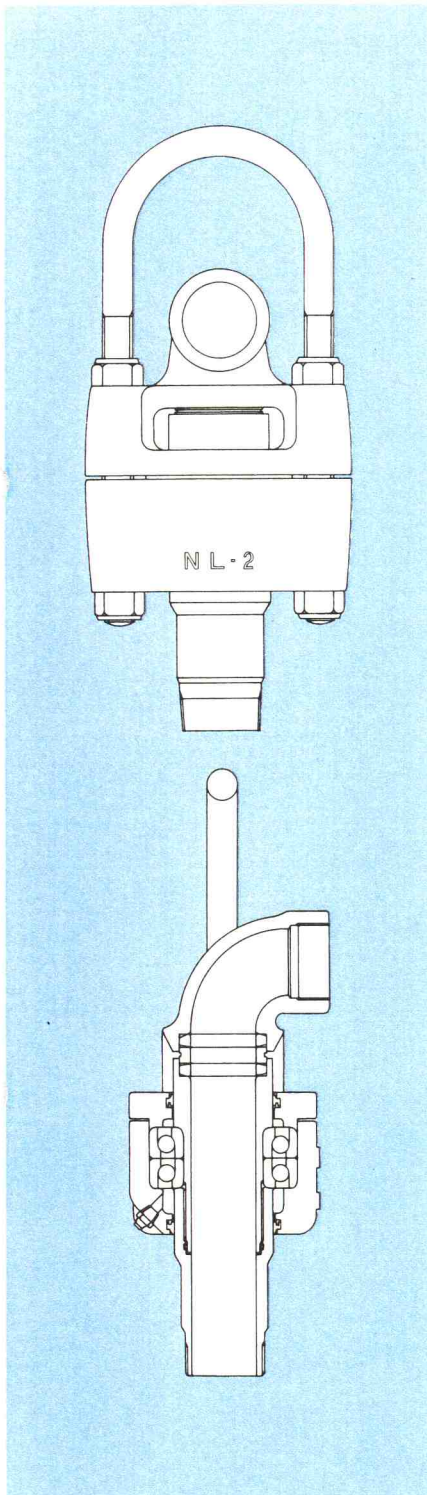

WATER SWIVEL

TYPE "NL-2"

TYPE "LH"

TYPE "LD"

| Model | Length | Weight | Hoisting Cap. | Connection Thread |
|-------|--------|-----------|---------------|-------------------|
| C | 280 mm | 3.3 kgs. | 2.5 tons | AW |
| NL-5 | 430 mm | 18 kgs. | 5 tons | PT2" (L) |
| NL-2 | 380 mm | 8 kgs. | 2 tons | PT2" (L) |
| LH | 385 mm | 11.3 kgs. | 7 tons | NW |
| HD | 520 mm | 17.6 kgs. | 7 tons | NW |
| LD | 856 mm | 99 kgs. | 15 tons | LHS |